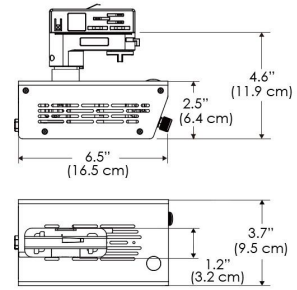

Power Supply & Control

PS Power Supply - Manual Control

PSX Power Supply w/ DMX
 (compatible with TOX/TEX/CLP mount)

Plug/Connection

US US 120V
EU EU 220V
277 US 277V (only with CLP)

SPECIFICATIONS

| | |
|-----------------------|-------------------------------|
| Beam Angle | 55° |
| Spectrum Type | AMZ : Plant Flourish & Growth |
| | TB : Coral Health & Growth |
| Control | Intensity (0% - 100%), CCT |
| LED Source | DiCon Dense Matrix LED |
| Power Draw | 175W max |
| AC Input Voltage | 100 - 240V AC, 60Hz |
| | 100 - 277V AC (only CLP) |
| Cooling | Fan Cooled |
| Operating Temperature | 32 - 104°F (0 - 40°C) |
| Fixture Weight | 1.9lb (~0.9kg) |
| Power Supply Weight | 1.6lb (~0.7kg) |

MECHANICAL FIGURES

W500BD-TOX/TON

PS

PSX

W500BD-TG

W500BD-TEX

W500BD-CLP

Mounting Bracket Dimensions ALL-CLP

*All -CLP configuration models come with standard DC cables of 6 inches and AC cables of 10 ft.

PHOTOMETRIC DATA

AMZ

| Distance | | 3' (~0.9 m) | 5' (~1.5 m) | 10' (~3.0 m) |
|---------------|-----|------------------|------------------|------------------|
| @4000K | fc | 711 | 363 | 72 |
| | lux | 7647 | 3898 | 765 |
| @6500K | fc | 712 | 363 | 72 |
| | lux | 7659 | 3904 | 766 |
| Beam Diameter | | Ø 2.6' (0.8m) | Ø 4.3' (1.3m) | Ø 8.7' (2.6m) |

TB

| Distance | | 3' (~0.9 m) | 5' (~1.5 m) | 10' (~3.0 m) |
|---------------|-----|------------------|------------------|------------------|
| @10000K | fc | 443 | 159 | 42 |
| | lux | 4758 | 1711 | 450 |
| @20000K | fc | 105 | 41 | 20 |
| | lux | 1128 | 441 | 209 |
| Beam Diameter | | Ø 2.6' (0.8m) | Ø 4.3' (1.3m) | Ø 8.7' (2.6m) |