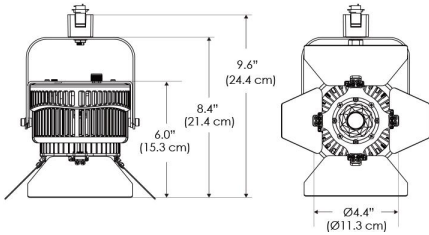

Power Supply & Control

PS Power Supply - Manual Control

PSX Power Supply w/ DMX
 (compatible with TOX/TEX/CLP mount)

Plug/Connection

US US 120V
EU EU 220V
277 US 277V (only with CLP)

SPECIFICATIONS

| | |
|-----------------------|-------------------------------|
| Beam Angle | 55° |
| Spectrum Type | AMZ : Plant Flourish & Growth |
| | TB : Coral Health & Growth |
| Control | Intensity (0% - 100%), CCT |
| LED Source | DiCon Dense Matrix LED |
| Power Draw | 175W max |
| AC Input Voltage | 100 - 240V AC, 60Hz |
| | 100 - 277V AC (only CLP) |
| Cooling | Fan Cooled |
| Operating Temperature | 32 - 104°F (0 - 40°C) |
| Fixture Weight | 1.9lb (~0.9kg) |
| Power Supply Weight | 1.6lb (~0.7kg) |

MECHANICAL FIGURES

W500BD-TOX/TON

PS

PSX

W500BD-TG

W500BD-TEX

W500BD-CLP

Mounting Bracket Dimensions ALL-CLP

*All -CLP configuration models come with standard DC cables of 6 inches and AC cables of 10 ft.

PHOTOMETRIC DATA

AMZ

| Distance | | 3' (~0.9 m) | 5' (~1.5 m) | 10' (~3.0 m) |
|---------------|-----|------------------|------------------|------------------|
| @4000K | fc | 711 | 363 | 72 |
| | lux | 7647 | 3898 | 765 |
| @6500K | fc | 712 | 363 | 72 |
| | lux | 7659 | 3904 | 766 |
| Beam Diameter | | Ø 2.6' (0.8m) | Ø 4.3' (1.3m) | Ø 8.7' (2.6m) |

TB

| Distance | | 3' (~0.9 m) | 5' (~1.5 m) | 10' (~3.0 m) |
|---------------|-----|------------------|------------------|------------------|
| @10000K | fc | 443 | 159 | 42 |
| | lux | 4758 | 1711 | 450 |
| @20000K | fc | 105 | 41 | 20 |
| | lux | 1128 | 441 | 209 |
| Beam Diameter | | Ø 2.6' (0.8m) | Ø 4.3' (1.3m) | Ø 8.7' (2.6m) |