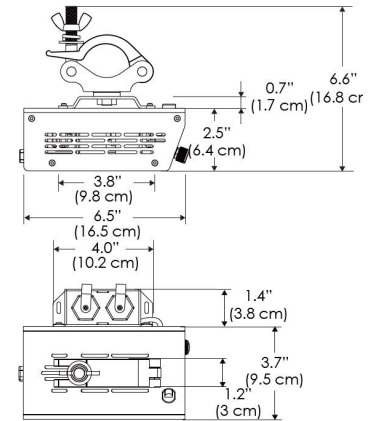

Power Supply & Control

PS Power Supply - Manual Control

PSX Power Supply w/ DMX
 (compatible with TOX/TEX/CLP mount)

Plug/Connection

US US 120V
EU EU 220V
277 US 277V (only with CLP)

SPECIFICATIONS

| | |
|-----------------------|-------------------------------|
| Beam Angle | 55° |
| Spectrum Type | AMZ : Plant Flourish & Growth |
| | TB : Coral Health & Growth |
| Control | Intensity (0% - 100%), CCT |
| LED Source | DiCon Dense Matrix LED |
| Power Draw | 175W max |
| AC Input Voltage | 100 - 240V AC, 60Hz |
| | 100 - 277V AC (only CLP) |
| Cooling | Fan Cooled |
| Operating Temperature | 32 - 104°F (0 - 40°C) |
| Fixture Weight | 1.9lb (~0.9kg) |
| Power Supply Weight | 1.6lb (~0.7kg) |

MECHANICAL FIGURES

W500BD-TOX/TON

PS

PSX

W500BD-TG

W500BD-TEX

W500BD-CLP

Mounting Bracket Dimensions ALL-CLP

*All -CLP configuration models come with standard DC cables of 6 inches and AC cables of 10 ft.

PHOTOMETRIC DATA

AMZ

| Distance | | 3' (~0.9 m) | 5' (~1.5 m) | 10' (~3.0 m) |
|---------------|-----|------------------|------------------|------------------|
| @4000K | fc | 711 | 363 | 72 |
| | lux | 7647 | 3898 | 765 |
| @6500K | fc | 712 | 363 | 72 |
| | lux | 7659 | 3904 | 766 |
| Beam Diameter | | Ø 2.6' (0.8m) | Ø 4.3' (1.3m) | Ø 8.7' (2.6m) |

TB

| Distance | | 3' (~0.9 m) | 5' (~1.5 m) | 10' (~3.0 m) |
|---------------|-----|------------------|------------------|------------------|
| @10000K | fc | 443 | 159 | 42 |
| | lux | 4758 | 1711 | 450 |
| @20000K | fc | 105 | 41 | 20 |
| | lux | 1128 | 441 | 209 |
| Beam Diameter | | Ø 2.6' (0.8m) | Ø 4.3' (1.3m) | Ø 8.7' (2.6m) |