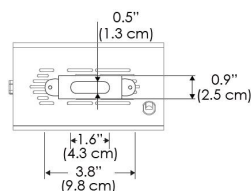

Power Supply & Control

PS Power Supply - Manual Control

PSX Power Supply w/ DMX
 (compatible with TOX/TEX/CLP mount)

Plug/Connection

US US 120V
EU EU 220V
277 US 277V (only with CLP)

SPECIFICATIONS

| | |
|-----------------------|-------------------------------|
| Beam Angle | 55° |
| Spectrum Type | AMZ : Plant Flourish & Growth |
| | TB : Coral Health & Growth |
| Control | Intensity (0% - 100%), CCT |
| LED Source | DiCon Dense Matrix LED |
| Power Draw | 175W max |
| AC Input Voltage | 100 - 240V AC, 60Hz |
| | 100 - 277V AC (only CLP) |
| Cooling | Fan Cooled |
| Operating Temperature | 32 - 104°F (0 - 40°C) |
| Fixture Weight | 1.9lb (~0.9kg) |
| Power Supply Weight | 1.6lb (~0.7kg) |

MECHANICAL FIGURES

W500BD-TOX/TON

PS

PSX

W500BD-TG

W500BD-TEX

W500BD-CLP

Mounting Bracket Dimensions ALL-CLP

*All -CLP configuration models come with standard DC cables of 6 inches and AC cables of 10 ft.

PHOTOMETRIC DATA

AMZ

| Distance | | 3' (~0.9 m) | 5' (~1.5 m) | 10' (~3.0 m) |
|---------------|-----|------------------|------------------|------------------|
| @4000K | fc | 711 | 363 | 72 |
| | lux | 7647 | 3898 | 765 |
| @6500K | fc | 712 | 363 | 72 |
| | lux | 7659 | 3904 | 766 |
| Beam Diameter | | Ø 2.6' (0.8m) | Ø 4.3' (1.3m) | Ø 8.7' (2.6m) |

TB

| Distance | | 3' (~0.9 m) | 5' (~1.5 m) | 10' (~3.0 m) |
|---------------|-----|------------------|------------------|------------------|
| @10000K | fc | 443 | 159 | 42 |
| | lux | 4758 | 1711 | 450 |
| @20000K | fc | 105 | 41 | 20 |
| | lux | 1128 | 441 | 209 |
| Beam Diameter | | Ø 2.6' (0.8m) | Ø 4.3' (1.3m) | Ø 8.7' (2.6m) |