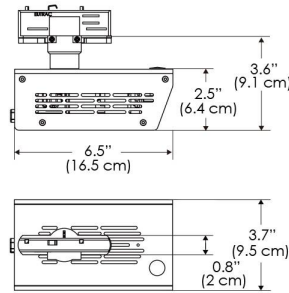

Power Supply & Control

PS Power Supply - Manual Control

PSX Power Supply w/ DMX
 (compatible with TOX/TEX/CLP mount)

Plug/Connection

US US 120V
EU EU 220V
277 US 277V (only with CLP)

SPECIFICATIONS

| | |
|-----------------------|-------------------------------|
| Beam Angle | 55° |
| Spectrum Type | AMZ : Plant Flourish & Growth |
| | TB : Coral Health & Growth |
| Control | Intensity (0% - 100%), CCT |
| LED Source | DiCon Dense Matrix LED |
| Power Draw | 175W max |
| AC Input Voltage | 100 - 240V AC, 60Hz |
| | 100 - 277V AC (only CLP) |
| Cooling | Fan Cooled |
| Operating Temperature | 32 - 104°F (0 - 40°C) |
| Fixture Weight | 1.9lb (~0.9kg) |
| Power Supply Weight | 1.6lb (~0.7kg) |

MECHANICAL FIGURES

W500BD-TOX/TON

PS

PSX

W500BD-TG

W500BD-TEX

W500BD-CLP

Mounting Bracket Dimensions ALL-CLP

*All -CLP configuration models come with standard DC cables of 6 inches and AC cables of 10 ft.

PHOTOMETRIC DATA

AMZ

| Distance | | 3' (~0.9 m) | 5' (~1.5 m) | 10' (~3.0 m) |
|---------------|-----|------------------|------------------|------------------|
| @4000K | fc | 711 | 363 | 72 |
| | lux | 7647 | 3898 | 765 |
| @6500K | fc | 712 | 363 | 72 |
| | lux | 7659 | 3904 | 766 |
| Beam Diameter | | Ø 2.6' (0.8m) | Ø 4.3' (1.3m) | Ø 8.7' (2.6m) |

TB

| Distance | | 3' (~0.9 m) | 5' (~1.5 m) | 10' (~3.0 m) |
|---------------|-----|------------------|------------------|------------------|
| @10000K | fc | 443 | 159 | 42 |
| | lux | 4758 | 1711 | 450 |
| @20000K | fc | 105 | 41 | 20 |
| | lux | 1128 | 441 | 209 |
| Beam Diameter | | Ø 2.6' (0.8m) | Ø 4.3' (1.3m) | Ø 8.7' (2.6m) |