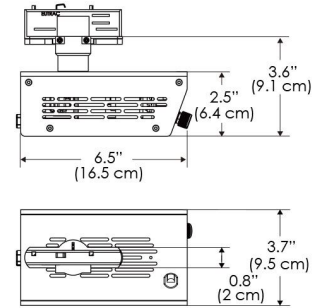

Power Supply & Control

PS Power Supply - Manual Control

PSX Power Supply w/ DMX
 (compatible with TOX/TEX/CLP mount)

Plug/Connection

US US 120V
EU EU 220V
277 US 277V (only with CLP)

SPECIFICATIONS

| | |
|-----------------------|-------------------------------|
| Beam Angle | 55° |
| Spectrum Type | AMZ : Plant Flourish & Growth |
| | TB : Coral Health & Growth |
| Control | Intensity (0% - 100%), CCT |
| LED Source | DiCon Dense Matrix LED |
| Power Draw | 175W max |
| AC Input Voltage | 100 - 240V AC, 60Hz |
| | 100 - 277V AC (only CLP) |
| Cooling | Fan Cooled |
| Operating Temperature | 32 - 104°F (0 - 40°C) |
| Fixture Weight | 1.9lb (~0.9kg) |
| Power Supply Weight | 1.6lb (~0.7kg) |

MECHANICAL FIGURES

W500BD-TOX/TON

PS

PSX

W500BD-TG

W500BD-TEX

W500BD-CLP

Mounting Bracket Dimensions ALL-CLP

*All -CLP configuration models come with standard DC cables of 6 inches and AC cables of 10 ft.

PHOTOMETRIC DATA

AMZ

| Distance | | 3' (~0.9 m) | 5' (~1.5 m) | 10' (~3.0 m) |
|---------------|-----|------------------|------------------|------------------|
| @4000K | fc | 711 | 363 | 72 |
| | lux | 7647 | 3898 | 765 |
| @6500K | fc | 712 | 363 | 72 |
| | lux | 7659 | 3904 | 766 |
| Beam Diameter | | Ø 2.6' (0.8m) | Ø 4.3' (1.3m) | Ø 8.7' (2.6m) |

TB

| Distance | | 3' (~0.9 m) | 5' (~1.5 m) | 10' (~3.0 m) |
|---------------|-----|------------------|------------------|------------------|
| @10000K | fc | 443 | 159 | 42 |
| | lux | 4758 | 1711 | 450 |
| @20000K | fc | 105 | 41 | 20 |
| | lux | 1128 | 441 | 209 |
| Beam Diameter | | Ø 2.6' (0.8m) | Ø 4.3' (1.3m) | Ø 8.7' (2.6m) |