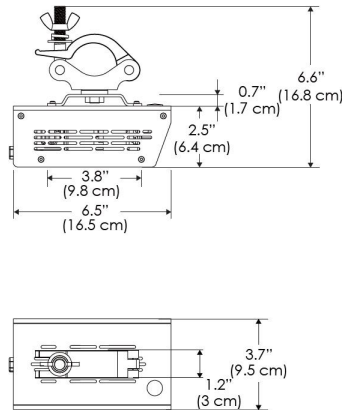

Power Supply & Control

PS Power Supply - Manual Control

PSX Power Supply w/ DMX
 (compatible with TOX/TEX/CLP mount)

Plug/Connection

US US 120V
EU EU 220V
277 US 277V (only with CLP)

SPECIFICATIONS

| | |
|-----------------------|-------------------------------|
| Beam Angle | 55° |
| Spectrum Type | AMZ : Plant Flourish & Growth |
| | TB : Coral Health & Growth |
| Control | Intensity (0% - 100%), CCT |
| LED Source | DiCon Dense Matrix LED |
| Power Draw | 175W max |
| AC Input Voltage | 100 - 240V AC, 60Hz |
| | 100 - 277V AC (only CLP) |
| Cooling | Fan Cooled |
| Operating Temperature | 32 - 104°F (0 - 40°C) |
| Fixture Weight | 1.9lb (~0.9kg) |
| Power Supply Weight | 1.6lb (~0.7kg) |

MECHANICAL FIGURES

W500BD-TOX/TON

PS

PSX

W500BD-TG

W500BD-TEX

W500BD-CLP

Mounting Bracket Dimensions ALL-CLP

*All -CLP configuration models come with standard DC cables of 6 inches and AC cables of 10 ft.

PHOTOMETRIC DATA

AMZ

| Distance | | 3' (~0.9 m) | 5' (~1.5 m) | 10' (~3.0 m) |
|---------------|-----|------------------|------------------|------------------|
| @4000K | fc | 711 | 363 | 72 |
| | lux | 7647 | 3898 | 765 |
| @6500K | fc | 712 | 363 | 72 |
| | lux | 7659 | 3904 | 766 |
| Beam Diameter | | Ø 2.6' (0.8m) | Ø 4.3' (1.3m) | Ø 8.7' (2.6m) |

TB

| Distance | | 3' (~0.9 m) | 5' (~1.5 m) | 10' (~3.0 m) |
|---------------|-----|------------------|------------------|------------------|
| @10000K | fc | 443 | 159 | 42 |
| | lux | 4758 | 1711 | 450 |
| @20000K | fc | 105 | 41 | 20 |
| | lux | 1128 | 441 | 209 |
| Beam Diameter | | Ø 2.6' (0.8m) | Ø 4.3' (1.3m) | Ø 8.7' (2.6m) |