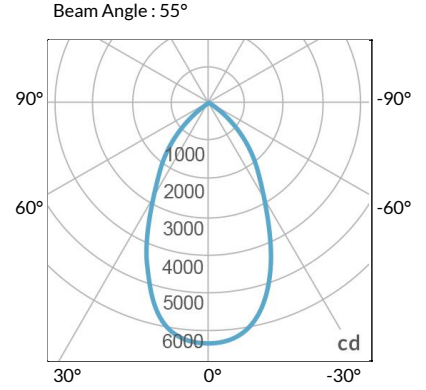

MECHANICAL FIGURES

W500BD-TOX/TON

PS

PSX

W500BD-TG

W500BD-TEX

W500BD-CLP

Mounting Bracket Dimensions ALL-CLP

*All -CLP configuration models come with standard DC cables of 6 inches and AC cables of 10 ft.

PHOTOMETRIC DATA

AMZ

| Distance | | 3' (~0.9 m) | 5' (~1.5 m) | 10' (~3.0 m) |
|---------------|-----|------------------|------------------|------------------|
| @4000K | fc | 711 | 363 | 72 |
| | lux | 7647 | 3898 | 765 |
| @6500K | fc | 712 | 363 | 72 |
| | lux | 7659 | 3904 | 766 |
| Beam Diameter | | Ø 2.6' (0.8m) | Ø 4.3' (1.3m) | Ø 8.7' (2.6m) |

TB

| Distance | | 3' (~0.9 m) | 5' (~1.5 m) | 10' (~3.0 m) |
|---------------|-----|------------------|------------------|------------------|
| @10000K | fc | 443 | 159 | 42 |
| | lux | 4758 | 1711 | 450 |
| @20000K | fc | 105 | 41 | 20 |
| | lux | 1128 | 441 | 209 |
| Beam Diameter | | Ø 2.6' (0.8m) | Ø 4.3' (1.3m) | Ø 8.7' (2.6m) |