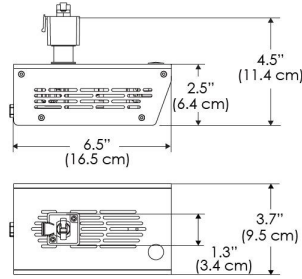

Power Supply & Control

PS Power Supply - Manual Control

PSX Power Supply w/ DMX
 (compatible with TOX/TEX/CLP mount)

Plug/Connection

US US 120V
EU EU 220V
277 US 277V (only with CLP)

SPECIFICATIONS

| | |
|-----------------------|-------------------------------|
| Beam Angle | 55° |
| Spectrum Type | AMZ : Plant Flourish & Growth |
| | TB : Coral Health & Growth |
| Control | Intensity (0% - 100%), CCT |
| LED Source | DiCon Dense Matrix LED |
| Power Draw | 175W max |
| AC Input Voltage | 100 - 240V AC, 60Hz |
| | 100 - 277V AC (only CLP) |
| Cooling | Fan Cooled |
| Operating Temperature | 32 - 104°F (0 - 40°C) |
| Fixture Weight | 1.9lb (~0.9kg) |
| Power Supply Weight | 1.6lb (~0.7kg) |

MECHANICAL FIGURES

W500BD-TOX/TON

PS

PSX

W500BD-TG

W500BD-TEX

W500BD-CLP

Mounting Bracket Dimensions ALL-CLP

*All -CLP configuration models come with standard DC cables of 6 inches and AC cables of 10 ft.

PHOTOMETRIC DATA

AMZ

| Distance | | 3' (~0.9 m) | 5' (~1.5 m) | 10' (~3.0 m) |
|---------------|-----|------------------|------------------|------------------|
| @4000K | fc | 711 | 363 | 72 |
| | lux | 7647 | 3898 | 765 |
| @6500K | fc | 712 | 363 | 72 |
| | lux | 7659 | 3904 | 766 |
| Beam Diameter | | Ø 2.6' (0.8m) | Ø 4.3' (1.3m) | Ø 8.7' (2.6m) |

TB

| Distance | | 3' (~0.9 m) | 5' (~1.5 m) | 10' (~3.0 m) |
|---------------|-----|------------------|------------------|------------------|
| @10000K | fc | 443 | 159 | 42 |
| | lux | 4758 | 1711 | 450 |
| @20000K | fc | 105 | 41 | 20 |
| | lux | 1128 | 441 | 209 |
| Beam Diameter | | Ø 2.6' (0.8m) | Ø 4.3' (1.3m) | Ø 8.7' (2.6m) |