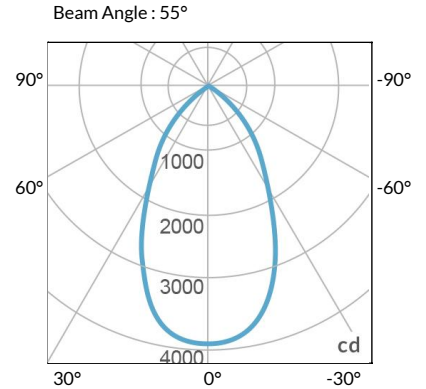

*All -CLP configuration models come with standard DC cables of 6 inches and AC cables of 10 ft.

PHOTOMETRIC DATA

AMZ

| Distance | | 3' (~0.9 m) | 5' (~1.5 m) | 10' (~3.0 m) |
|---------------|-----|------------------|------------------|------------------|
| @4000K | fc | 711 | 363 | 72 |
| | lux | 7647 | 3898 | 765 |
| @6500K | fc | 712 | 363 | 72 |
| | lux | 7659 | 3904 | 766 |
| Beam Diameter | | Ø 2.6' (0.8m) | Ø 4.3' (1.3m) | Ø 8.7' (2.6m) |

TB

| Distance | | 3' (~0.9 m) | 5' (~1.5 m) | 10' (~3.0 m) |
|---------------|-----|------------------|------------------|------------------|
| @10000K | fc | 443 | 159 | 42 |
| | lux | 4758 | 1711 | 450 |
| @20000K | fc | 105 | 41 | 20 |
| | lux | 1128 | 441 | 209 |
| Beam Diameter | | Ø 2.6' (0.8m) | Ø 4.3' (1.3m) | Ø 8.7' (2.6m) |