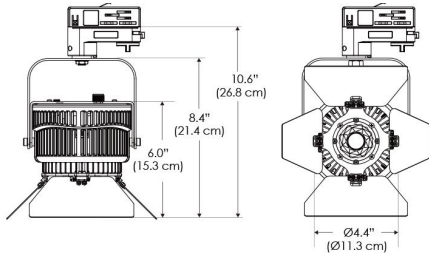

Power Supply & Control

PS Power Supply - Manual Control

PSX Power Supply w/ DMX
 (compatible with TOX/TEX/CLP mount)

Plug/Connection

US US 120V
EU EU 220V
277 US 277V (only with CLP)

SPECIFICATIONS

| | |
|-----------------------|-------------------------------|
| Beam Angle | 55° |
| Spectrum Type | AMZ : Plant Flourish & Growth |
| | TB : Coral Health & Growth |
| Control | Intensity (0% - 100%), CCT |
| LED Source | DiCon Dense Matrix LED |
| Power Draw | 175W max |
| AC Input Voltage | 100 - 240V AC, 60Hz |
| | 100 - 277V AC (only CLP) |
| Cooling | Fan Cooled |
| Operating Temperature | 32 - 104°F (0 - 40°C) |
| Fixture Weight | 1.9lb (~0.9kg) |
| Power Supply Weight | 1.6lb (~0.7kg) |

MECHANICAL FIGURES

W500BD-TOX/TON

PS

PSX

W500BD-TG

W500BD-TEX

W500BD-CLP

Mounting Bracket Dimensions ALL-CLP

*All -CLP configuration models come with standard DC cables of 6 inches and AC cables of 10 ft.

PHOTOMETRIC DATA

AMZ

| Distance | | 3' (~0.9 m) | 5' (~1.5 m) | 10' (~3.0 m) |
|---------------|-----|------------------|------------------|------------------|
| @4000K | fc | 711 | 363 | 72 |
| | lux | 7647 | 3898 | 765 |
| @6500K | fc | 712 | 363 | 72 |
| | lux | 7659 | 3904 | 766 |
| Beam Diameter | | Ø 2.6' (0.8m) | Ø 4.3' (1.3m) | Ø 8.7' (2.6m) |

TB

| Distance | | 3' (~0.9 m) | 5' (~1.5 m) | 10' (~3.0 m) |
|---------------|-----|------------------|------------------|------------------|
| @10000K | fc | 443 | 159 | 42 |
| | lux | 4758 | 1711 | 450 |
| @20000K | fc | 105 | 41 | 20 |
| | lux | 1128 | 441 | 209 |
| Beam Diameter | | Ø 2.6' (0.8m) | Ø 4.3' (1.3m) | Ø 8.7' (2.6m) |