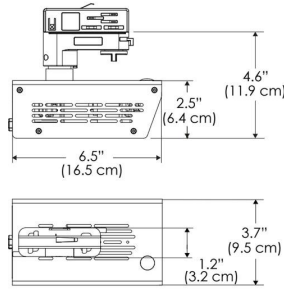

Power Supply & Control

PS Power Supply - Manual Control

PSX Power Supply w/ DMX
 (compatible with TOX/TEX/CLP mount)

Plug/Connection

US US 120V
EU EU 220V
277 US 277V (only with CLP)

SPECIFICATIONS

| | |
|-----------------------|-------------------------------|
| Beam Angle | 55° |
| Spectrum Type | AMZ : Plant Flourish & Growth |
| | TB : Coral Health & Growth |
| Control | Intensity (0% - 100%), CCT |
| LED Source | DiCon Dense Matrix LED |
| Power Draw | 175W max |
| AC Input Voltage | 100 - 240V AC, 60Hz |
| | 100 - 277V AC (only CLP) |
| Cooling | Fan Cooled |
| Operating Temperature | 32 - 104°F (0 - 40°C) |
| Fixture Weight | 1.9lb (~0.9kg) |
| Power Supply Weight | 1.6lb (~0.7kg) |

MECHANICAL FIGURES

W500BD-TOX/TON

PS

PSX

W500BD-TG

W500BD-TEX

W500BD-CLP

Mounting Bracket Dimensions ALL-CLP

*All -CLP configuration models come with standard DC cables of 6 inches and AC cables of 10 ft.

PHOTOMETRIC DATA

AMZ

| Distance | | 3' (~0.9 m) | 5' (~1.5 m) | 10' (~3.0 m) |
|---------------|-----|------------------|------------------|------------------|
| @4000K | fc | 711 | 363 | 72 |
| | lux | 7647 | 3898 | 765 |
| @6500K | fc | 712 | 363 | 72 |
| | lux | 7659 | 3904 | 766 |
| Beam Diameter | | Ø 2.6' (0.8m) | Ø 4.3' (1.3m) | Ø 8.7' (2.6m) |

TB

| Distance | | 3' (~0.9 m) | 5' (~1.5 m) | 10' (~3.0 m) |
|---------------|-----|------------------|------------------|------------------|
| @10000K | fc | 443 | 159 | 42 |
| | lux | 4758 | 1711 | 450 |
| @20000K | fc | 105 | 41 | 20 |
| | lux | 1128 | 441 | 209 |
| Beam Diameter | | Ø 2.6' (0.8m) | Ø 4.3' (1.3m) | Ø 8.7' (2.6m) |