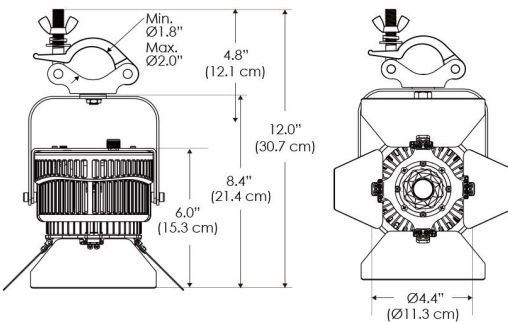

Power Supply & Control

PS Power Supply - Manual Control

PSX Power Supply w/ DMX
 (compatible with TOX/TEX/CLP mount)

Plug/Connection

US US 120V
EU EU 220V
277 US 277V (only with CLP)

SPECIFICATIONS

| | |
|-----------------------|-------------------------------|
| Beam Angle | 55° |
| Spectrum Type | AMZ : Plant Flourish & Growth |
| | TB : Coral Health & Growth |
| Control | Intensity (0% - 100%), CCT |
| LED Source | DiCon Dense Matrix LED |
| Power Draw | 175W max |
| AC Input Voltage | 100 - 240V AC, 60Hz |
| | 100 - 277V AC (only CLP) |
| Cooling | Fan Cooled |
| Operating Temperature | 32 - 104°F (0 - 40°C) |
| Fixture Weight | 1.9lb (~0.9kg) |
| Power Supply Weight | 1.6lb (~0.7kg) |

MECHANICAL FIGURES

W500BD-TOX/TON

PS

PSX

W500BD-TG

W500BD-TEX

W500BD-CLP

Mounting Bracket Dimensions ALL-CLP

*All -CLP configuration models come with standard DC cables of 6 inches and AC cables of 10 ft.

PHOTOMETRIC DATA

AMZ

| Distance | | 3' (~0.9 m) | 5' (~1.5 m) | 10' (~3.0 m) |
|---------------|-----|------------------|------------------|------------------|
| @4000K | fc | 711 | 363 | 72 |
| | lux | 7647 | 3898 | 765 |
| @6500K | fc | 712 | 363 | 72 |
| | lux | 7659 | 3904 | 766 |
| Beam Diameter | | Ø 2.6' (0.8m) | Ø 4.3' (1.3m) | Ø 8.7' (2.6m) |

TB

| Distance | | 3' (~0.9 m) | 5' (~1.5 m) | 10' (~3.0 m) |
|---------------|-----|------------------|------------------|------------------|
| @10000K | fc | 443 | 159 | 42 |
| | lux | 4758 | 1711 | 450 |
| @20000K | fc | 105 | 41 | 20 |
| | lux | 1128 | 441 | 209 |
| Beam Diameter | | Ø 2.6' (0.8m) | Ø 4.3' (1.3m) | Ø 8.7' (2.6m) |