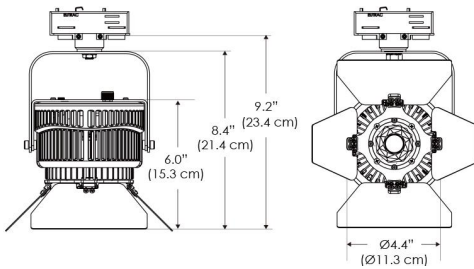

Power Supply & Control

PS Power Supply - Manual Control

PSX Power Supply w/ DMX
 (compatible with TOX/TEX/CLP mount)

Plug/Connection

US US 120V
EU EU 220V
277 US 277V (only with CLP)

SPECIFICATIONS

| | |
|-----------------------|-------------------------------|
| Beam Angle | 55° |
| Spectrum Type | AMZ : Plant Flourish & Growth |
| | TB : Coral Health & Growth |
| Control | Intensity (0% - 100%), CCT |
| LED Source | DiCon Dense Matrix LED |
| Power Draw | 175W max |
| AC Input Voltage | 100 - 240V AC, 60Hz |
| | 100 - 277V AC (only CLP) |
| Cooling | Fan Cooled |
| Operating Temperature | 32 - 104°F (0 - 40°C) |
| Fixture Weight | 1.9lb (~0.9kg) |
| Power Supply Weight | 1.6lb (~0.7kg) |

MECHANICAL FIGURES

W500BD-TOX/TON

PS

PSX

W500BD-TG

W500BD-TEX

W500BD-CLP

Mounting Bracket Dimensions ALL-CLP

*All -CLP configuration models come with standard DC cables of 6 inches and AC cables of 10 ft.

PHOTOMETRIC DATA

AMZ

| Distance | | 3' (~0.9 m) | 5' (~1.5 m) | 10' (~3.0 m) |
|---------------|-----|------------------|------------------|------------------|
| @4000K | fc | 711 | 363 | 72 |
| | lux | 7647 | 3898 | 765 |
| @6500K | fc | 712 | 363 | 72 |
| | lux | 7659 | 3904 | 766 |
| Beam Diameter | | Ø 2.6' (0.8m) | Ø 4.3' (1.3m) | Ø 8.7' (2.6m) |

TB

| Distance | | 3' (~0.9 m) | 5' (~1.5 m) | 10' (~3.0 m) |
|---------------|-----|------------------|------------------|------------------|
| @10000K | fc | 443 | 159 | 42 |
| | lux | 4758 | 1711 | 450 |
| @20000K | fc | 105 | 41 | 20 |
| | lux | 1128 | 441 | 209 |
| Beam Diameter | | Ø 2.6' (0.8m) | Ø 4.3' (1.3m) | Ø 8.7' (2.6m) |